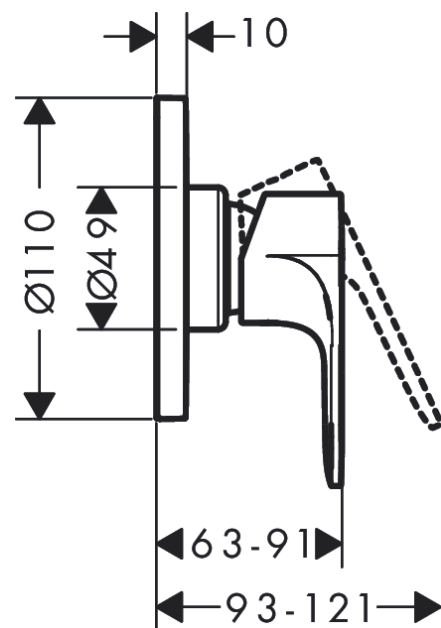

Rebris S
Single lever shower mixer for concealed installation
 Surfaces: **Matt Black** Article Number: **72649670**

Description

product features

- 1 function
- maximum flow rate at 3 bar: 28,7 l/min
- connection type: basic set
- min. operating pressure: 1 bar
- max. operating pressure: 10 bar

Design awards

reddot winner 2022

Certificates

Product image

Scale drawing

Flowchart